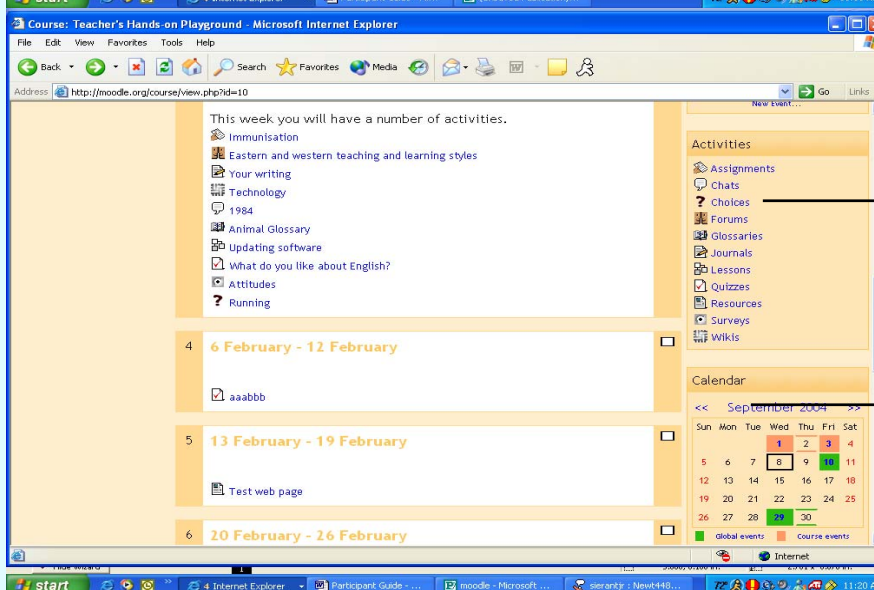

# Moodle Course Homepage Sample

Course Name

Weekly outline

Weekly activity links (notice how each activity has a different icon, letting you know what type of activity it is.)

Other participants currently online (click on the name of a person to chat or find out email address)

Previous Weeks' Assignment

Click on the corresponding number of which weeks' assignment you would like to view

Archived Assignments—click on the icon of which previous type of assignment you would like to view

Click on highlighted calendar days to show what assignments are do, or what events are taking place