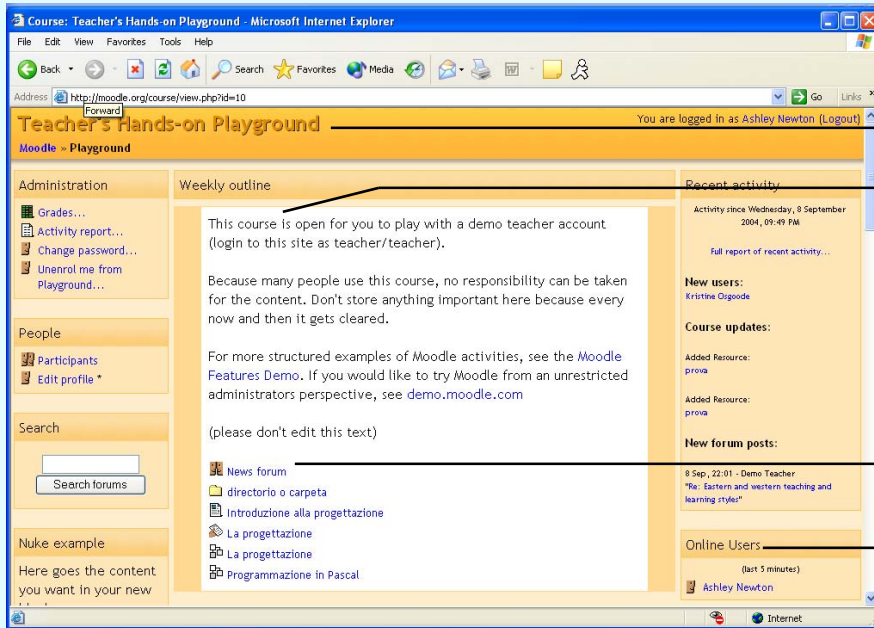

# Moodle Course Homepage Sample

Course Name

Weekly outline

Weekly activity links (notice how each activity has a different icon, letting you know what type of activity it is.)

Other participants currently online (click on the name of a person to chat or find out email address)