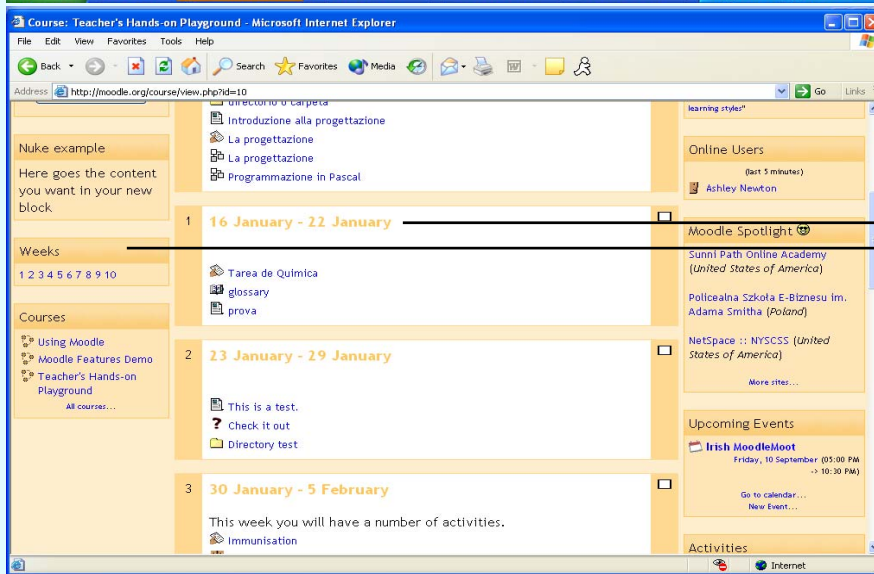

# Moodle Course Homepage Sample

Course Name

Weekly outline

Weekly activity links (notice how each activity has a different icon, letting you know what type of activity it is.)

Other participants currently online (click on the name of a person to chat or find out email address)

Click on highlighted calendar days to show what assignments are do, or what events are taking place